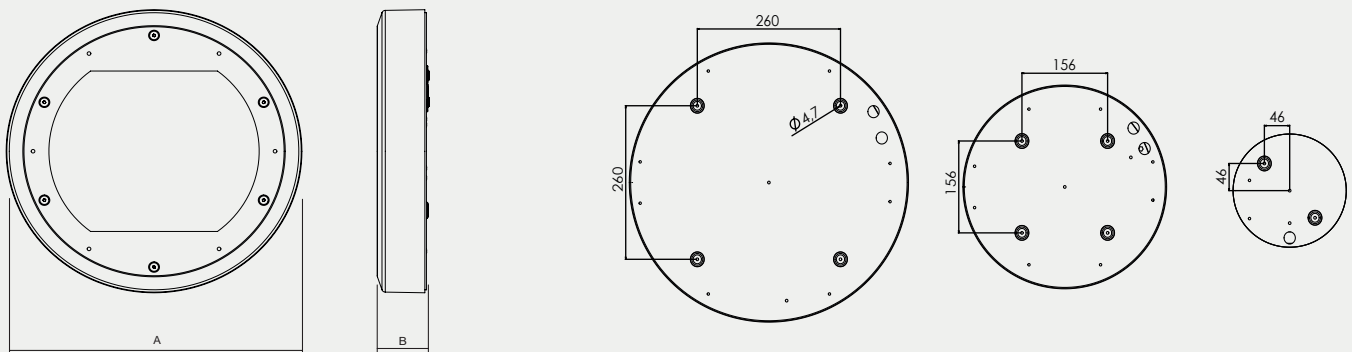

Reflector: Highly polished aluminium sheet

Fastening: Surface wall or ceiling mounting

Connection: Screwless three-pole terminal block, maximum diameter of wires 2.5 mm². The lighting fixture is prepared for loop-in (possibility of connection of two cables)

Order number	Name	Lighting fixture luminous flux (lm)	Power input (W)	Rated power output (lm/W)	Ta max (°C)	Dimensions of lighting fixture A x B (mm)	Weight (kg)
053550	CLUMBER1-LED-OP-4500-4K	3276	29	113	30	505x63	7,5
053551	CLUMBER1-LED-OP-3900-4K	2842	25	114	30	505x63	7,5
053552	CLUMBER1-LED-OP-5100-4K	3693	34	109	30	505x63	7,5
053553	CLUMBER1-LED-OP-6200-4K	4472	43	104	30	505x63	7,5
053554	CLUMBER2-LED-OP-1950-4K	1404	13	108	30	370x63	4,2
053555	CLUMBER2-LED-OP-1700-4K	1218	11	111	30	370x63	4,2
053556	CLUMBER2-LED-OP-2200-4K	1582	14	113	30	370x63	4,2
053557	CLUMBER2-LED-OP-2650-4K	1916	18	106	30	370x63	4,2
053558	CLUMBER3-LED-OP-1150-4K	959	8	120	30	208x66	1,8
053559	CLUMBER3-LED-OP-1500-4K	1225	12	102	30	208x66	1,8

MULTI – maintained emergency lighting (1h, 3h)

RAL – other colour scale

2.7K-6.5K – colour temperature

Standard order number	MULTI-1,5H	MULTI-3H	DALI	1F	3F
053550	053550 1H	053550 3H	053550 DALI	X	X
053551	053551 1H	053551 3H	053551 DALI	X	X
053552	053552 1H	053552 3H	053552 DALI	X	X
053553	053553 1H	053553 3H	053553 DALI	X	X
053554	053554 1H	X	053554 DALI	X	X
053555	053555 1H	X	053555 DALI	X	X
053556	053556 1H	X	053556 DALI	X	X
053557	053557 1H	X	053557 DALI	X	X
053558	X	X	053558 DALI	X	X
053559	X	X	053559 DALI	X	X