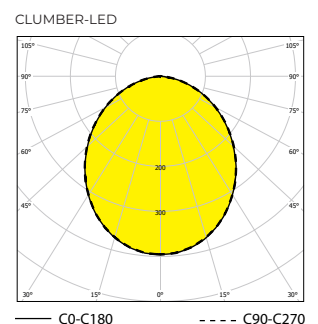

CLUMBER-LED

IP 64

IK10

Application: Antivandal lighting fixture CLUMBER-LED with dust and splash water resistance is designed for areas with high risk of damage, i.e. prison cells, psychiatric hospitals, gyms and pedestrian subways.

Ballast: EP – electronic 220-240 V / 50-60 Hz AC, 220-240 V DC 0Hz

Light source: LED, 4000K, CRI +80, MacAdam3

Housing: White painted steel sheet RAL 9003

Diffuser: Combination of painted sheet RAL 9003 and opal polycarbonate diffuser

Reflector: Highly polished aluminium sheet

Fastening: Surface wall or ceiling mounting

Connection: Screwless three-pole terminal block, maximum diameter of wires 2.5 mm². The lighting fixture is prepared for loop-in (possibility of connection of two cables)

Standard equipment: 2 pcs cable gland, washers with rubber to seal mounting holes, safety screws (it is necessary to order additionally 004778 - Bit for safety screw with socket head and pin s=3)

Calculated lifetime – LED modules: L80B10 ta30 – 70 000h
L70B10 ta30 – 100 000h

Order number	Name	Lighting fixture luminous flux (lm)	Power input (W)	Rated power output (lm/W)	Ta max (°C)	Dimensions of lighting fixture A x B (mm)	Weight (kg)
053550	CLUMBER1-LED-OP-4500-4K	3276	29	113	30	505x63	7,5
053551	CLUMBER1-LED-OP-3900-4K	2842	25	114	30	505x63	7,5
053552	CLUMBER1-LED-OP-5100-4K	3693	34	109	30	505x63	7,5
053553	CLUMBER1-LED-OP-6200-4K	4472	43	104	30	505x63	7,5
053554	CLUMBER2-LED-OP-1950-4K	1404	13	108	30	370x63	4,2
053555	CLUMBER2-LED-OP-1700-4K	1218	11	111	30	370x63	4,2
053556	CLUMBER2-LED-OP-2200-4K	1582	14	113	30	370x63	4,2
053557	CLUMBER2-LED-OP-2650-4K	1916	18	106	30	370x63	4,2
053558	CLUMBER3-LED-OP-1150-4K	959	8	120	30	208x66	1,8
053559	CLUMBER3-LED-OP-1500-4K	1225	12	102	30	208x66	1,8