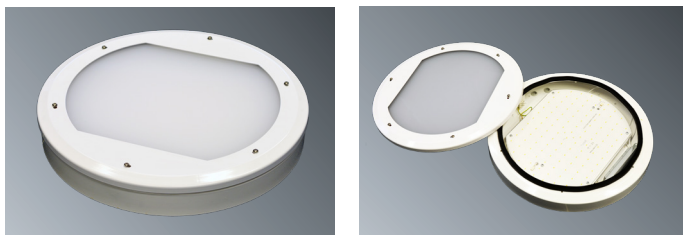

Lighting fixture detail

On request

Em – non-maintained emergency lighting (1h, 3h)

DIM – dimmable electronic ballast (DSI, DALI)

NANO – lighting fixtures can be protected by special nano-layer (hydrophobic, oleophobic or antibacterial protection)

MULTI – maintained emergency lighting (1h, 3h)

RAL – other colour scale

2.7K-6.5K – colour temperature

Standard order number	MULTI-1,5H	MULTI-3H	DALI	1F	3F
053550	053550 1H	053550 3H	053550 DALI	X	X
053551	053551 1H	053551 3H	053551 DALI	X	X
053552	053552 1H	053552 3H	053552 DALI	X	X
053553	053553 1H	053553 3H	053553 DALI	X	X
053554	053554 1H	X	053554 DALI	X	X
053555	053555 1H	X	053555 DALI	X	X
053556	053556 1H	X	053556 DALI	X	X
053557	053557 1H	X	053557 DALI	X	X
053558	X	X	053558 DALI	X	X
053559	X	X	053559 DALI	X	X