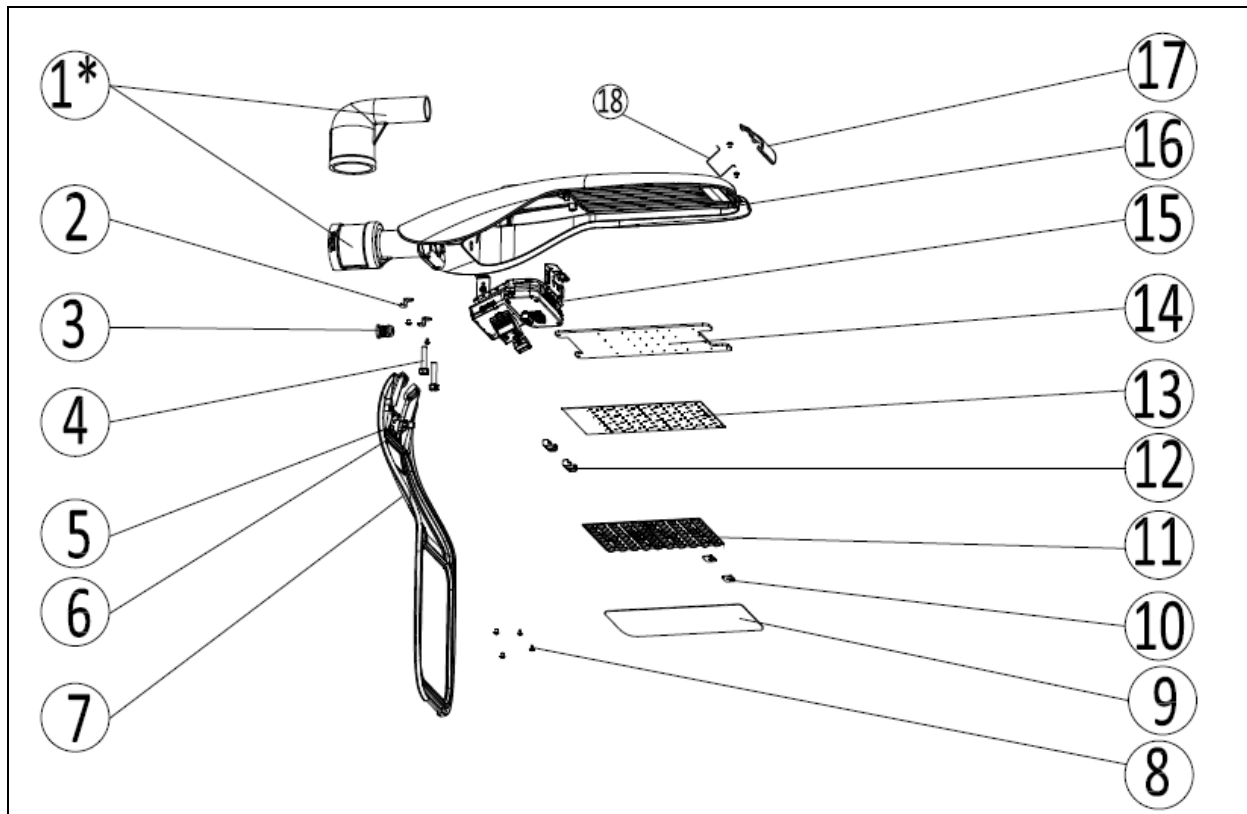

EXPLODED VIEW OF THE PRODUCT

NO	DEFINITION	PIECE
1	POLE HOLDER (OPSIYONEL)	1
2	BOTTOM FIXING BRACKET	2
3	METAL RAKOR	1
4	SCREW M10X50 8.8 720H	2
5	BOTTOM CAPS PLASTIK	1
6	SPRIT LEVEL	1
7	BOTTOM AL ROAD (RAL 7040)	1
8	SCREW M3X6.5 TAPTITE ROHS	20
9	GLASS LED TEMPERED	1
10	PCP METAL FIXING BRACKET	2
11	LED LIGHTING LENS	20
12	PLASTIC CLIPS	2
13	PCB 001	1
14	PCB PLATE	1
15	POWER SUPPLY	1
16	TOP AL ROAD (RAL 7040)	1
17	METAL CLIPS	1
18	CLIPS WIRE ROADLIGHT	1