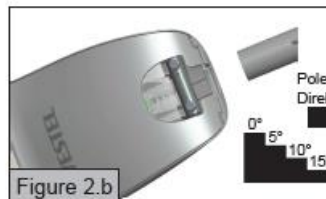

STREET LIGHT

SARDES S5-35

Explode State: EXP0001 (+)

VESTEL

LED LIGHTING

PRODUCT TECHNICAL INFORMATION

PRODUCT SPECIFICATION			
Colour Description	Warm White	Neutral White	Cool White
CCT		4000K	
Luminous Flux		4400 lm \pm 15%	
Rated Power		35W	
CRI		> 70	
Efficacy of Luminaire		>125 lm/W	
Beam Angle of Luminaire	Asymmetric		
Flicker Free	Optional		
Rated Life Time (L70B10)	> 200,000 hours		
Operated Temperature	-40° - +50°C		
IP	IP66		
IK	IK08		
Dimming (Optional)	1-10V Dimming Autodimming Half Night Switch (HNS) Wireless		
ELECTRICAL SPECIFICATION			
Number of Power Supplies	1 for 1 product		
Input Voltage (Vac)	220 ~ 240Vac		
Output Voltage (Vdc)	18-36V		
Output Current (Idc)	1050mA		
Frequency (Hz)	50 ~ 60Hz		
Operating Mode	Constant Current		
Power Factor	PF > 0,90		
MECHANICAL SPECIFICATION			
Dimensions (LxWxH)	340x645x178		
Weight	6.5 KG		
Packaging Type	A BOX		
Package Dimensions (LxWxH)	655x350x190		
Box	A BOX		
Quantity in a Box	<u>1</u>		

MOUNTING OPTIONS OF SARDES:

- Luminaire can be mounted to pole which ,have 35mm-60mm diameter, with pole fixing bracket by no need a pole holder. For 60-76 mm diameter poles; the luminaires can be mounted with an addition adaptor by top position or horizontal position. We can supply the adaptors.

- The luminaire can be mounted with from 0° to -15° angle .

CONTAINER INFORMATION				
20" FEET		40" FEET		40" FEET
210		420		420
PALETTE DIMENSIONS				
LENGHT	WIDTH	HEIGHT	WEIGHT	PACKAGE ON THE PALETTE
166 CM	115 CM	160 CM	260 KG	40