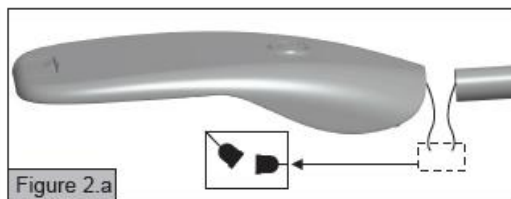

STREET LIGHT

SARDES S5-35

Explode State: EXP0001 (+)

VESTEL

LED LIGHTING

PRODUCT TECHNICAL INFORMATION

PRODUCT SPECIFICATION			
Colour Description	Warm White	Neutral White	Cool White
CCT		4000K	
Luminous Flux		4400 lm \pm 15%	
Rated Power		35W	
CRI		> 70	
Efficacy of Luminaire		>125 lm/W	
Beam Angle of Luminaire	Asymmetric		
Flicker Free	Optional		
Rated Life Time (L70B10)	> 200,000 hours		
Operated Temperature	-40° - +50°C		
IP	IP66		
IK	IK08		
Dimming (Optional)	1-10V Dimming Autodimming Half Night Switch (HNS) Wireless		
ELECTRICAL SPECIFICATION			
Number of Power Supplies	1 for 1 product		
Input Voltage (Vac)	220 ~ 240Vac		
Output Voltage (Vdc)	18-36V		
Output Current (Idc)	1050mA		
Frequency (Hz)	50 ~ 60Hz		
Operating Mode	Constant Current		
Power Factor	PF > 0,90		
MECHANICAL SPECIFICATION			
Dimensions (LxWxH)	340x645x178		
Weight	6.5 KG		
Packaging Type	A BOX		
Package Dimensions (LxWxH)	655x350x190		
Box	A BOX		
Quantity in a Box	<u>1</u>		

PHOTOMETRIC SPECIFICATION

TECHNICAL DRAWING

EXPLODED VIEW OF THE PRODUCT

NO	DEFINITION	PIECE
1	POLE HOLDER (OPSIYONEL)	1
2	BOTTOM FIXING BRACKET	2
3	METAL RAKOR	1
4	SCREW M10X50 8.8 720H	2
5	BOTTOM CAPS PLASTIK	1
6	SPRIT LEVEL	1
7	BOTTOM AL ROAD (RAL 7040)	1
8	SCREW M3X6.5 TAPTITE ROHS	20
9	GLASS LED TEMPERED	1
10	PCP METAL FIXING BRACKET	2
11	LED LIGHTING LENS	20
12	PLASTIC CLIPS	2
13	PCB 001	1
14	PCB PLATE	1
15	POWER SUPPLY	1
16	TOP AL ROAD (RAL 7040)	1
17	METAL CLIPS	1
18	CLIPS WIRE ROADLIGHT	1

MOUNTING OPTIONS OF SARDES:

- Luminaire can be mounted to pole which ,have 35mm-60mm diameter, with pole fixing bracket by no need a pole holder. For 60-76 mm diameter poles; the luminaires can be mounted with an addition adaptor by top position or horizontal position. We can supply the adaptors.