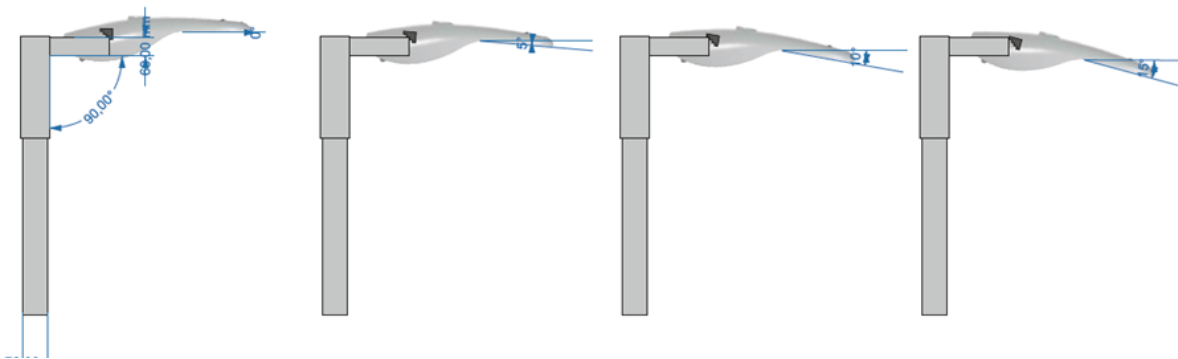

STREET LIGHT

SARDES S5-35

Explode State: EXP0001 (+)

VESTEL

LED LIGHTING

PRODUCT TECHNICAL INFORMATION

PRODUCT SPECIFICATION			
Colour Description	Warm White	Neutral White	Cool White
CCT		4000K	
Luminous Flux		4400 lm \pm 15%	
Rated Power		35W	
CRI		> 70	
Efficacy of Luminaire		>125 lm/W	
Beam Angle of Luminaire	Asymmetric		
Flicker Free	Optional		
Rated Life Time (L70B10)	> 200,000 hours		
Operated Temperature	-40° - +50°C		
IP	IP66		
IK	IK08		
Dimming (Optional)	1-10V Dimming Autodimming Half Night Switch (HNS) Wireless		
ELECTRICAL SPECIFICATION			
Number of Power Supplies	1 for 1 product		
Input Voltage (Vac)	220 ~ 240Vac		
Output Voltage (Vdc)	18-36V		
Output Current (Idc)	1050mA		
Frequency (Hz)	50 ~ 60Hz		
Operating Mode	Constant Current		
Power Factor	PF > 0,90		
MECHANICAL SPECIFICATION			
Dimensions (LxWxH)	340x645x178		
Weight	6.5 KG		
Packaging Type	A BOX		
Package Dimensions (LxWxH)	655x350x190		
Box	A BOX		
Quantity in a Box	<u>1</u>		

MOUNTING OPTIONS OF SARDES:

- Luminaire can be mounted to pole which ,have 35mm-60mm diameter, with pole fixing bracket by no need a pole holder. For 60-76 mm diameter poles; the luminaires can be mounted with an addition adaptor by top position or horizontal position. We can supply the adaptors.

- The luminaire can be mounted with from 0° to -15° angle .

CONTAINER INFORMATION				
20" FEET		40" FEET		40" FEET
210		420		420
PALETTE DIMENSIONS				
LENGHT	WIDTH	HEIGHT	WEIGHT	PACKAGE ON THE PALETTE
166 CM	115 CM	160 CM	260 KG	40