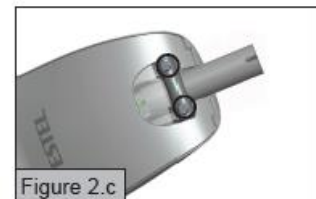

STREET LIGHT

SARDES S5-35

Explode State: EXP0001 (+)

VESTEL

LED LIGHTING

PRODUCT TECHNICAL INFORMATION

PRODUCT SPECIFICATION			
Colour Description	Warm White	Neutral White	Cool White
CCT		4000K	
Luminous Flux		4400 lm \pm 15%	
Rated Power		35W	
CRI		> 70	
Efficacy of Luminaire		>125 lm/W	
Beam Angle of Luminaire	Asymmetric		
Flicker Free	Optional		
Rated Life Time (L70B10)	> 200,000 hours		
Operated Temperature	-40° - +50°C		
IP	IP66		
IK	IK08		
Dimming (Optional)	1-10V Dimming Autodimming Half Night Switch (HNS) Wireless		
ELECTRICAL SPECIFICATION			
Number of Power Supplies	1 for 1 product		
Input Voltage (Vac)	220 ~ 240Vac		
Output Voltage (Vdc)	18-36V		
Output Current (Idc)	1050mA		
Frequency (Hz)	50 ~ 60Hz		
Operating Mode	Constant Current		
Power Factor	PF > 0,90		
MECHANICAL SPECIFICATION			
Dimensions (LxWxH)	340x645x178		
Weight	6.5 KG		
Packaging Type	A BOX		
Package Dimensions (LxWxH)	655x350x190		
Box	A BOX		
Quantity in a Box	<u>1</u>		

PHOTOMETRIC SPECIFICATION

TECHNICAL DRAWING

EXPLODED VIEW OF THE PRODUCT

NO	DEFINITION	PIECE
1	POLE HOLDER (OPSIYONEL)	1
2	BOTTOM FIXING BRACKET	2
3	METAL RAKOR	1
4	SCREW M10X50 8.8 720H	2
5	BOTTOM CAPS PLASTIK	1
6	SPRIT LEVEL	1
7	BOTTOM AL ROAD (RAL 7040)	1
8	SCREW M3X6.5 TAPTITE ROHS	20
9	GLASS LED TEMPERED	1
10	PCP METAL FIXING BRACKET	2
11	LED LIGHTING LENS	20
12	PLASTIC CLIPS	2
13	PCB 001	1
14	PCB PLATE	1
15	POWER SUPPLY	1
16	TOP AL ROAD (RAL 7040)	1
17	METAL CLIPS	1
18	CLIPS WIRE ROADLIGHT	1

MOUNTING OPTIONS OF SARDES:

- Luminaire can be mounted to pole which ,have 35mm-60mm diameter, with pole fixing bracket by no need a pole holder. For 60-76 mm diameter poles; the luminaires can be mounted with an addition adaptor by top position or horizontal position. We can supply the adaptors.