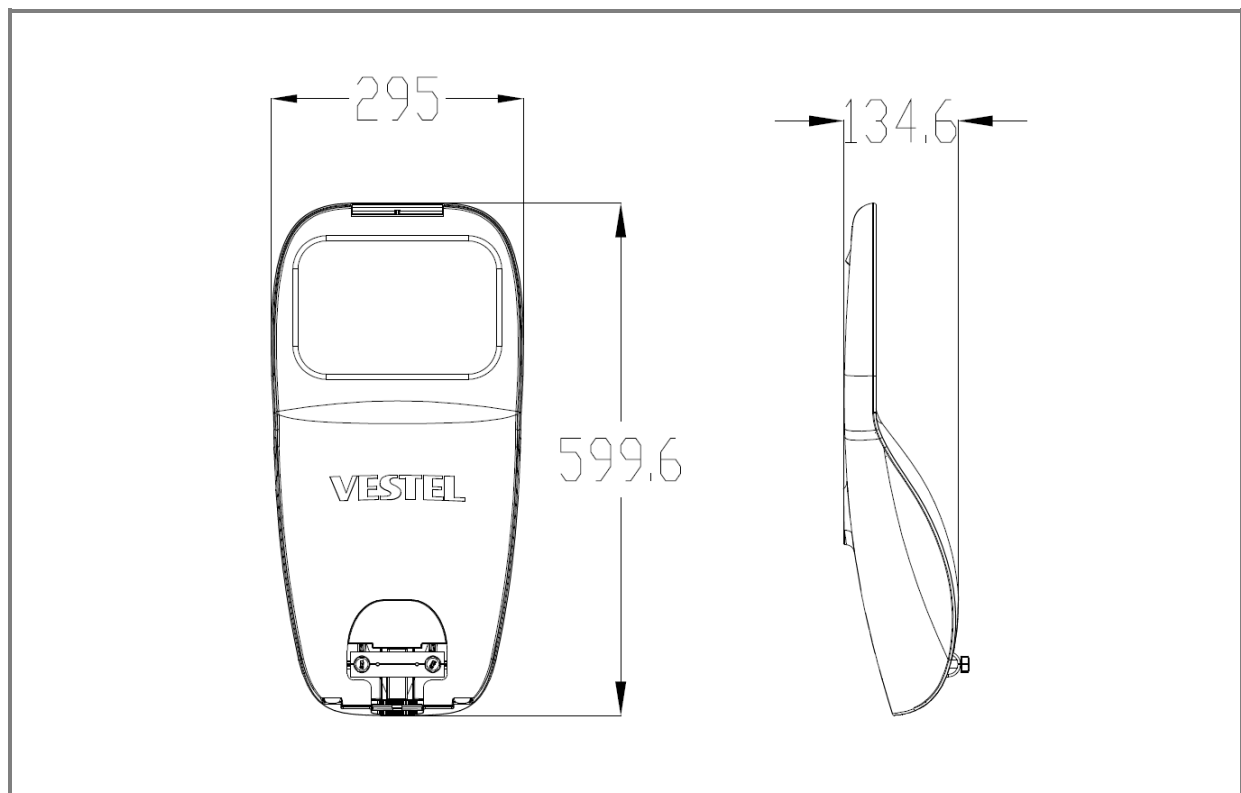

TECHNICAL DRAWING