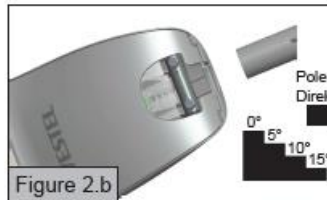

STREET LIGHT

SARDES S2-165

Explode State: EXP0001 (+)

VESTEL

LED LIGHTING

PRODUCT TECHNICAL INFORMATION

PRODUCT SPECIFICATION			
Colour Description	Warm White	Neutral White	Cool White
CCT		4000K	
Luminous Flux		21000 lm \pm 10%	
Rated Power		165W	
CRI		> 70	
Efficacy of Luminaire		127 lm/W	
Beam Angle of Luminaire	Asymmetric		
Flicker Free	Optional		
Rated Life Time (L70B10)	> 200,000 hours		
Operated Temperature	-40° - +50°C		
IP	IP66		
IK	IK08		
Dimming (Optional)	1-10V Dimming Autodimming Half Night Switch (HNS) Wireless		
ELECTRICAL SPECIFICATION			
Number of Power Supplies	1 for 1 product		
Input Voltage (Vac)	220 ~ 240Vac		
Output Voltage (Vdc)	32-50V		
Output Current (Idc)	3700mA IP67		
Frequency (Hz)	50 ~ 60Hz		
Operating Mode	Constant Current		
Power Factor	PF > 0,95		
MECHANICAL SPECIFICATION			
Dimensions (LxWxH)	789.6x357x136.7 MM		
Weight	10 KG		
Packaging Type	BC WAVE CRAFT		
Package Dimensions (LxWxH)	850X400X195 MM		
Box	A BOX		
Quantity in a Box	1		

MOUNTING OPTIONS OF SARDES:

- Luminaire can be mounted to pole which ,have 35mm-60mm diameter, with pole fixing bracket by no need a pole holder. For 60-76 mm diameter poles; the luminaires can be mounted with an addition adaptor by top position or horizontal position. We can supply the adaptors.

- The luminaire can be mounted with from 0° to -15° angle .

CONTAINER INFORMATION				
20" FEET		40" FEET		40" FEET
210		420		420
PALETTE DIMENSIONS				
LENGHT	WIDTH	HEIGHT	WEIGHT	PACKAGE ON THE PALETTE
115 CM	127 CM	225 CM	210 KG	21