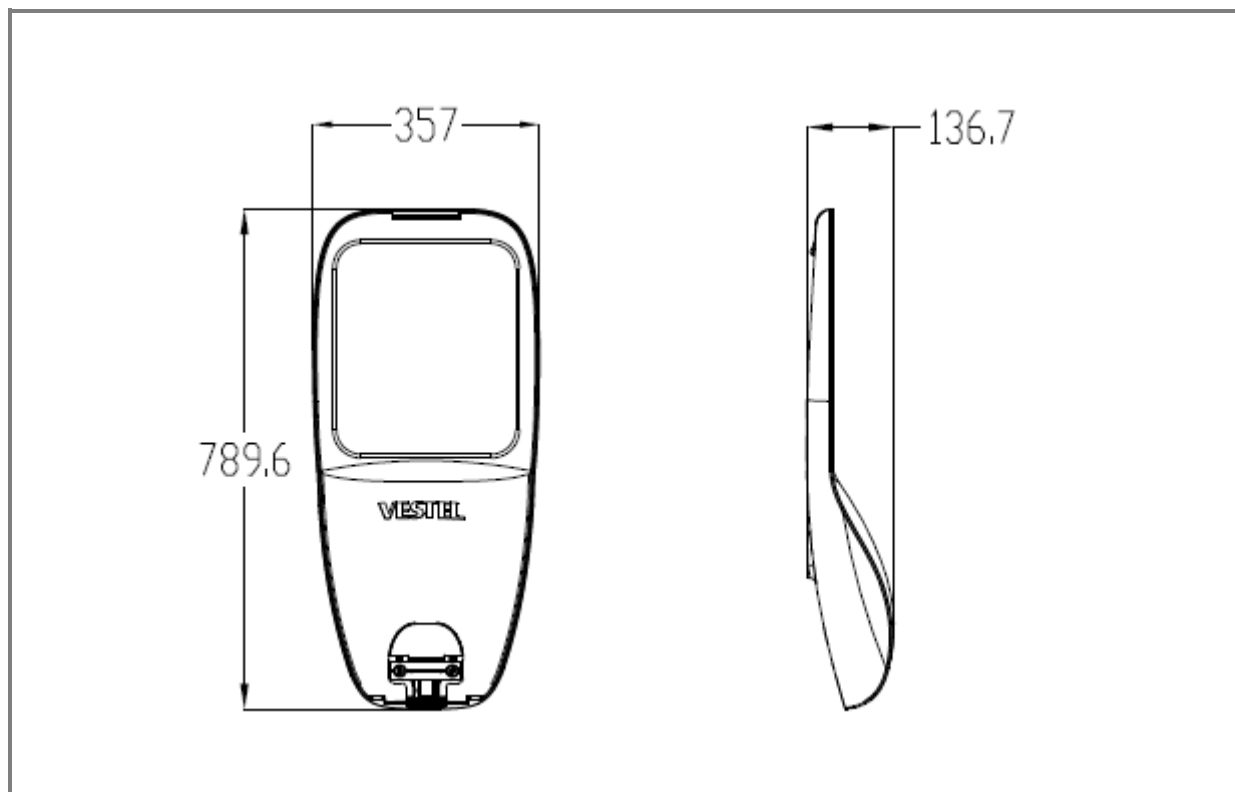

TECHNICAL DRAWING