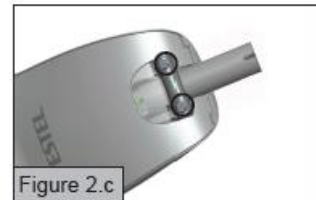

STREET LIGHT

SARDES S2-165

Explode State: EXP0001 (+)

VESTEL

LED LIGHTING

PRODUCT TECHNICAL INFORMATION

PRODUCT SPECIFICATION			
Colour Description	Warm White	Neutral White	Cool White
CCT		4000K	
Luminous Flux		21000 lm \pm 10%	
Rated Power		165W	
CRI		> 70	
Efficacy of Luminaire		127 lm/W	
Beam Angle of Luminaire	Asymmetric		
Flicker Free	Optional		
Rated Life Time (L70B10)	> 200,000 hours		
Operated Temperature	-40° - +50°C		
IP	IP66		
IK	IK08		
Dimming (Optional)	1-10V Dimming Autodimming Half Night Switch (HNS) Wireless		
ELECTRICAL SPECIFICATION			
Number of Power Supplies	1 for 1 product		
Input Voltage (Vac)	220 ~ 240Vac		
Output Voltage (Vdc)	32-50V		
Output Current (Idc)	3700mA IP67		
Frequency (Hz)	50 ~ 60Hz		
Operating Mode	Constant Current		
Power Factor	PF > 0,95		
MECHANICAL SPECIFICATION			
Dimensions (LxWxH)	789.6x357x136.7 MM		
Weight	10 KG		
Packaging Type	BC WAVE CRAFT		
Package Dimensions (LxWxH)	850X400X195 MM		
Box	A BOX		
Quantity in a Box	1		

PHOTOMETRIC SPECIFICATION

TECHNICAL DRAWING

EXPLODED VIEW OF THE PRODUCT

NO	DEFINITION	PIECE
1	POLE HOLDER (OPSIYONEL)	1
2	BOTTOM FIXING BRACKET	2
3	METAL RAKOR	1
4	SCREW M10X50 8.8 720H	2
5	BOTTOM CAPS PLASTIK	1
6	SPRIT LEVEL	1
7	BOTTOM AL ROAD (RAL 7040)	1
8	SCREW M3X6.5 TAPTITE ROHS	20
9	GLASS LED TEMPERED	1
10	PCP METAL FIXING BRACKET	2
11	LED LIGHTING LENS	20
12	PLASTIC CLIPS	2
13	PCB 001	1
14	PCB PLATE	1
15	POWER SUPPLY	1
16	TOP AL ROAD (RAL 7040)	1
17	METAL CLIPS	1
18	CLIPS WIRE ROADLIGHT	1

MOUNTING OPTIONS OF SARDES:

- Luminaire can be mounted to pole which ,have 35mm-60mm diameter, with pole fixing bracket by no need a pole holder. For 60-76 mm diameter poles; the luminaires can be mounted with an addition adaptor by top position or horizontal position. We can supply the adaptors.