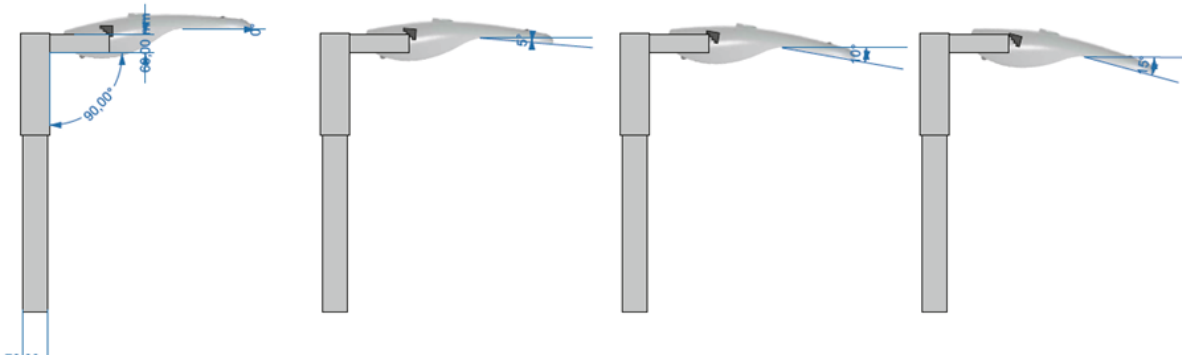

STREET LIGHT

SARDES S2-165

Explode State: EXP0001 (+)

VESTEL

LED LIGHTING

PRODUCT TECHNICAL INFORMATION

PRODUCT SPECIFICATION			
Colour Description	Warm White	Neutral White	Cool White
CCT		4000K	
Luminous Flux		21000 lm \pm 10%	
Rated Power		165W	
CRI		> 70	
Efficacy of Luminaire		127 lm/W	
Beam Angle of Luminaire	Asymmetric		
Flicker Free	Optional		
Rated Life Time (L70B10)	> 200,000 hours		
Operated Temperature	-40° - +50°C		
IP	IP66		
IK	IK08		
Dimming (Optional)	1-10V Dimming Autodimming Half Night Switch (HNS) Wireless		
ELECTRICAL SPECIFICATION			
Number of Power Supplies	1 for 1 product		
Input Voltage (Vac)	220 ~ 240Vac		
Output Voltage (Vdc)	32-50V		
Output Current (Idc)	3700mA IP67		
Frequency (Hz)	50 ~ 60Hz		
Operating Mode	Constant Current		
Power Factor	PF > 0,95		
MECHANICAL SPECIFICATION			
Dimensions (LxWxH)	789.6x357x136.7 MM		
Weight	10 KG		
Packaging Type	BC WAVE CRAFT		
Package Dimensions (LxWxH)	850X400X195 MM		
Box	A BOX		
Quantity in a Box	1		

MOUNTING OPTIONS OF SARDES:

- Luminaire can be mounted to pole which ,have 35mm-60mm diameter, with pole fixing bracket by no need a pole holder. For 60-76 mm diameter poles; the luminaires can be mounted with an addition adaptor by top position or horizontal position. We can supply the adaptors.

- The luminaire can be mounted with from 0° to -15° angle .

CONTAINER INFORMATION				
20" FEET		40" FEET		40" FEET
210		420		420
PALETTE DIMENSIONS				
LENGHT	WIDTH	HEIGHT	WEIGHT	PACKAGE ON THE PALETTE
115 CM	127 CM	225 CM	210 KG	21