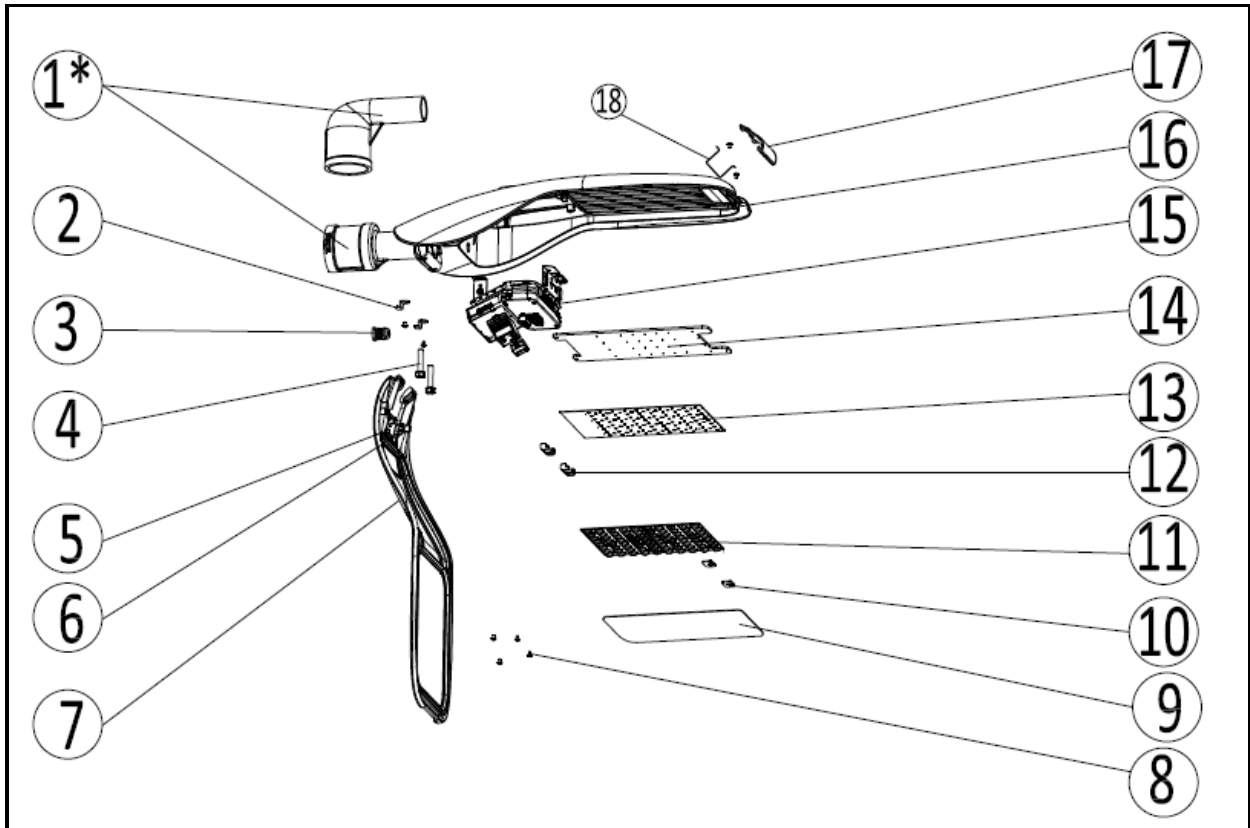

EXPLODED VIEW OF THE PRODUCT

NO	DEFINITION	PIECE
1	POLE HOLDER (OPSIYONEL)	1
2	BOTTOM FIXING BRACKET	2
3	METAL RAKOR	1
4	SCREW M10X50 8.8 720H	2
5	BOTTOM CAPS PLASTIK	1
6	SPRIT LEVEL	1
7	BOTTOM AL ROAD (RAL 7040)	1
8	SCREW M3X6.5 TAPTITE ROHS	20
9	GLASS LED TEMPERED	1
10	PCP METAL FIXING BRACKET	2
11	LED LIGHTING LENS	20
12	PLASTIC CLIPS	2
13	PCB 001	1
14	PCB PLATE	1
15	POWER SUPPLY	1
16	TOP AL ROAD (RAL 7040)	1
17	METAL CLIPS	1
18	CLIPS WIRE ROADLIGHT	1