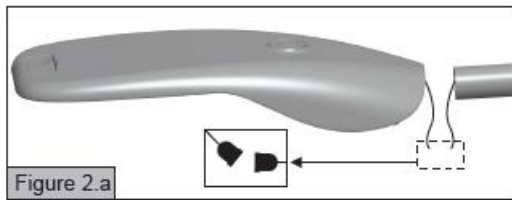

STREET LIGHT

SARDES S2-165

Explode State: EXP0001 (+)

VESTEL

LED LIGHTING

PRODUCT TECHNICAL INFORMATION

PRODUCT SPECIFICATION			
Colour Description	Warm White	Neutral White	Cool White
CCT		4000K	
Luminous Flux		21000 lm \pm 10%	
Rated Power		165W	
CRI		> 70	
Efficacy of Luminaire		127 lm/W	
Beam Angle of Luminaire	Asymmetric		
Flicker Free	Optional		
Rated Life Time (L70B10)	> 200,000 hours		
Operated Temperature	-40° - +50°C		
IP	IP66		
IK	IK08		
Dimming (Optional)	1-10V Dimming Autodimming Half Night Switch (HNS) Wireless		
ELECTRICAL SPECIFICATION			
Number of Power Supplies	1 for 1 product		
Input Voltage (Vac)	220 ~ 240Vac		
Output Voltage (Vdc)	32-50V		
Output Current (Idc)	3700mA IP67		
Frequency (Hz)	50 ~ 60Hz		
Operating Mode	Constant Current		
Power Factor	PF > 0,95		
MECHANICAL SPECIFICATION			
Dimensions (LxWxH)	789.6x357x136.7 MM		
Weight	10 KG		
Packaging Type	BC WAVE CRAFT		
Package Dimensions (LxWxH)	850X400X195 MM		
Box	A BOX		
Quantity in a Box	1		

PHOTOMETRIC SPECIFICATION

TECHNICAL DRAWING

EXPLODED VIEW OF THE PRODUCT

NO	DEFINITION	PIECE
1	POLE HOLDER (OPSIYONEL)	1
2	BOTTOM FIXING BRACKET	2
3	METAL RAKOR	1
4	SCREW M10X50 8.8 720H	2
5	BOTTOM CAPS PLASTIK	1
6	SPRIT LEVEL	1
7	BOTTOM AL ROAD (RAL 7040)	1
8	SCREW M3X6.5 TAPTITE ROHS	20
9	GLASS LED TEMPERED	1
10	PCP METAL FIXING BRACKET	2
11	LED LIGHTING LENS	20
12	PLASTIC CLIPS	2
13	PCB 001	1
14	PCB PLATE	1
15	POWER SUPPLY	1
16	TOP AL ROAD (RAL 7040)	1
17	METAL CLIPS	1
18	CLIPS WIRE ROADLIGHT	1

MOUNTING OPTIONS OF SARDES:

- Luminaire can be mounted to pole which ,have 35mm-60mm diameter, with pole fixing bracket by no need a pole holder. For 60-76 mm diameter poles; the luminaires can be mounted with an addition adaptor by top position or horizontal position. We can supply the adaptors.